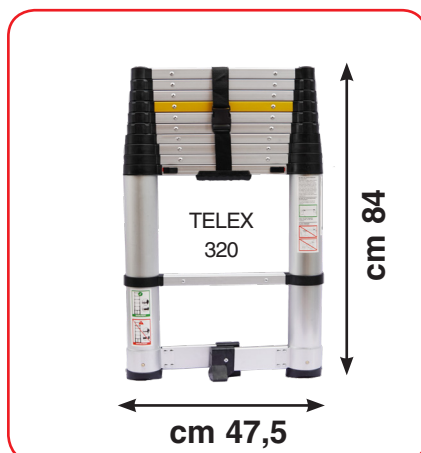

cod.	n.	m	m	cm	m	cm	Kg
TELEX380	13	0,89	3,80	48/86,5	4,50*	8,5	13,30
TELEX320	11	0,84	3,20	47,5/78,5	4,00*	8,0	11,70