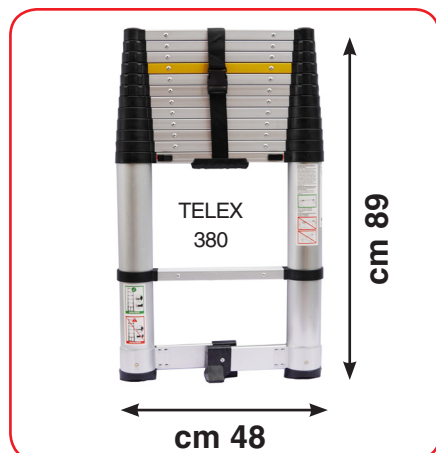

cod.	n.	m	m	cm	m	cm	Kg
TELEX380	13	0,89	3,80	48/86,5	4,50*	8,5	13,30
TELEX320	11	0,84	3,20	47,5/78,5	4,00*	8,0	11,70